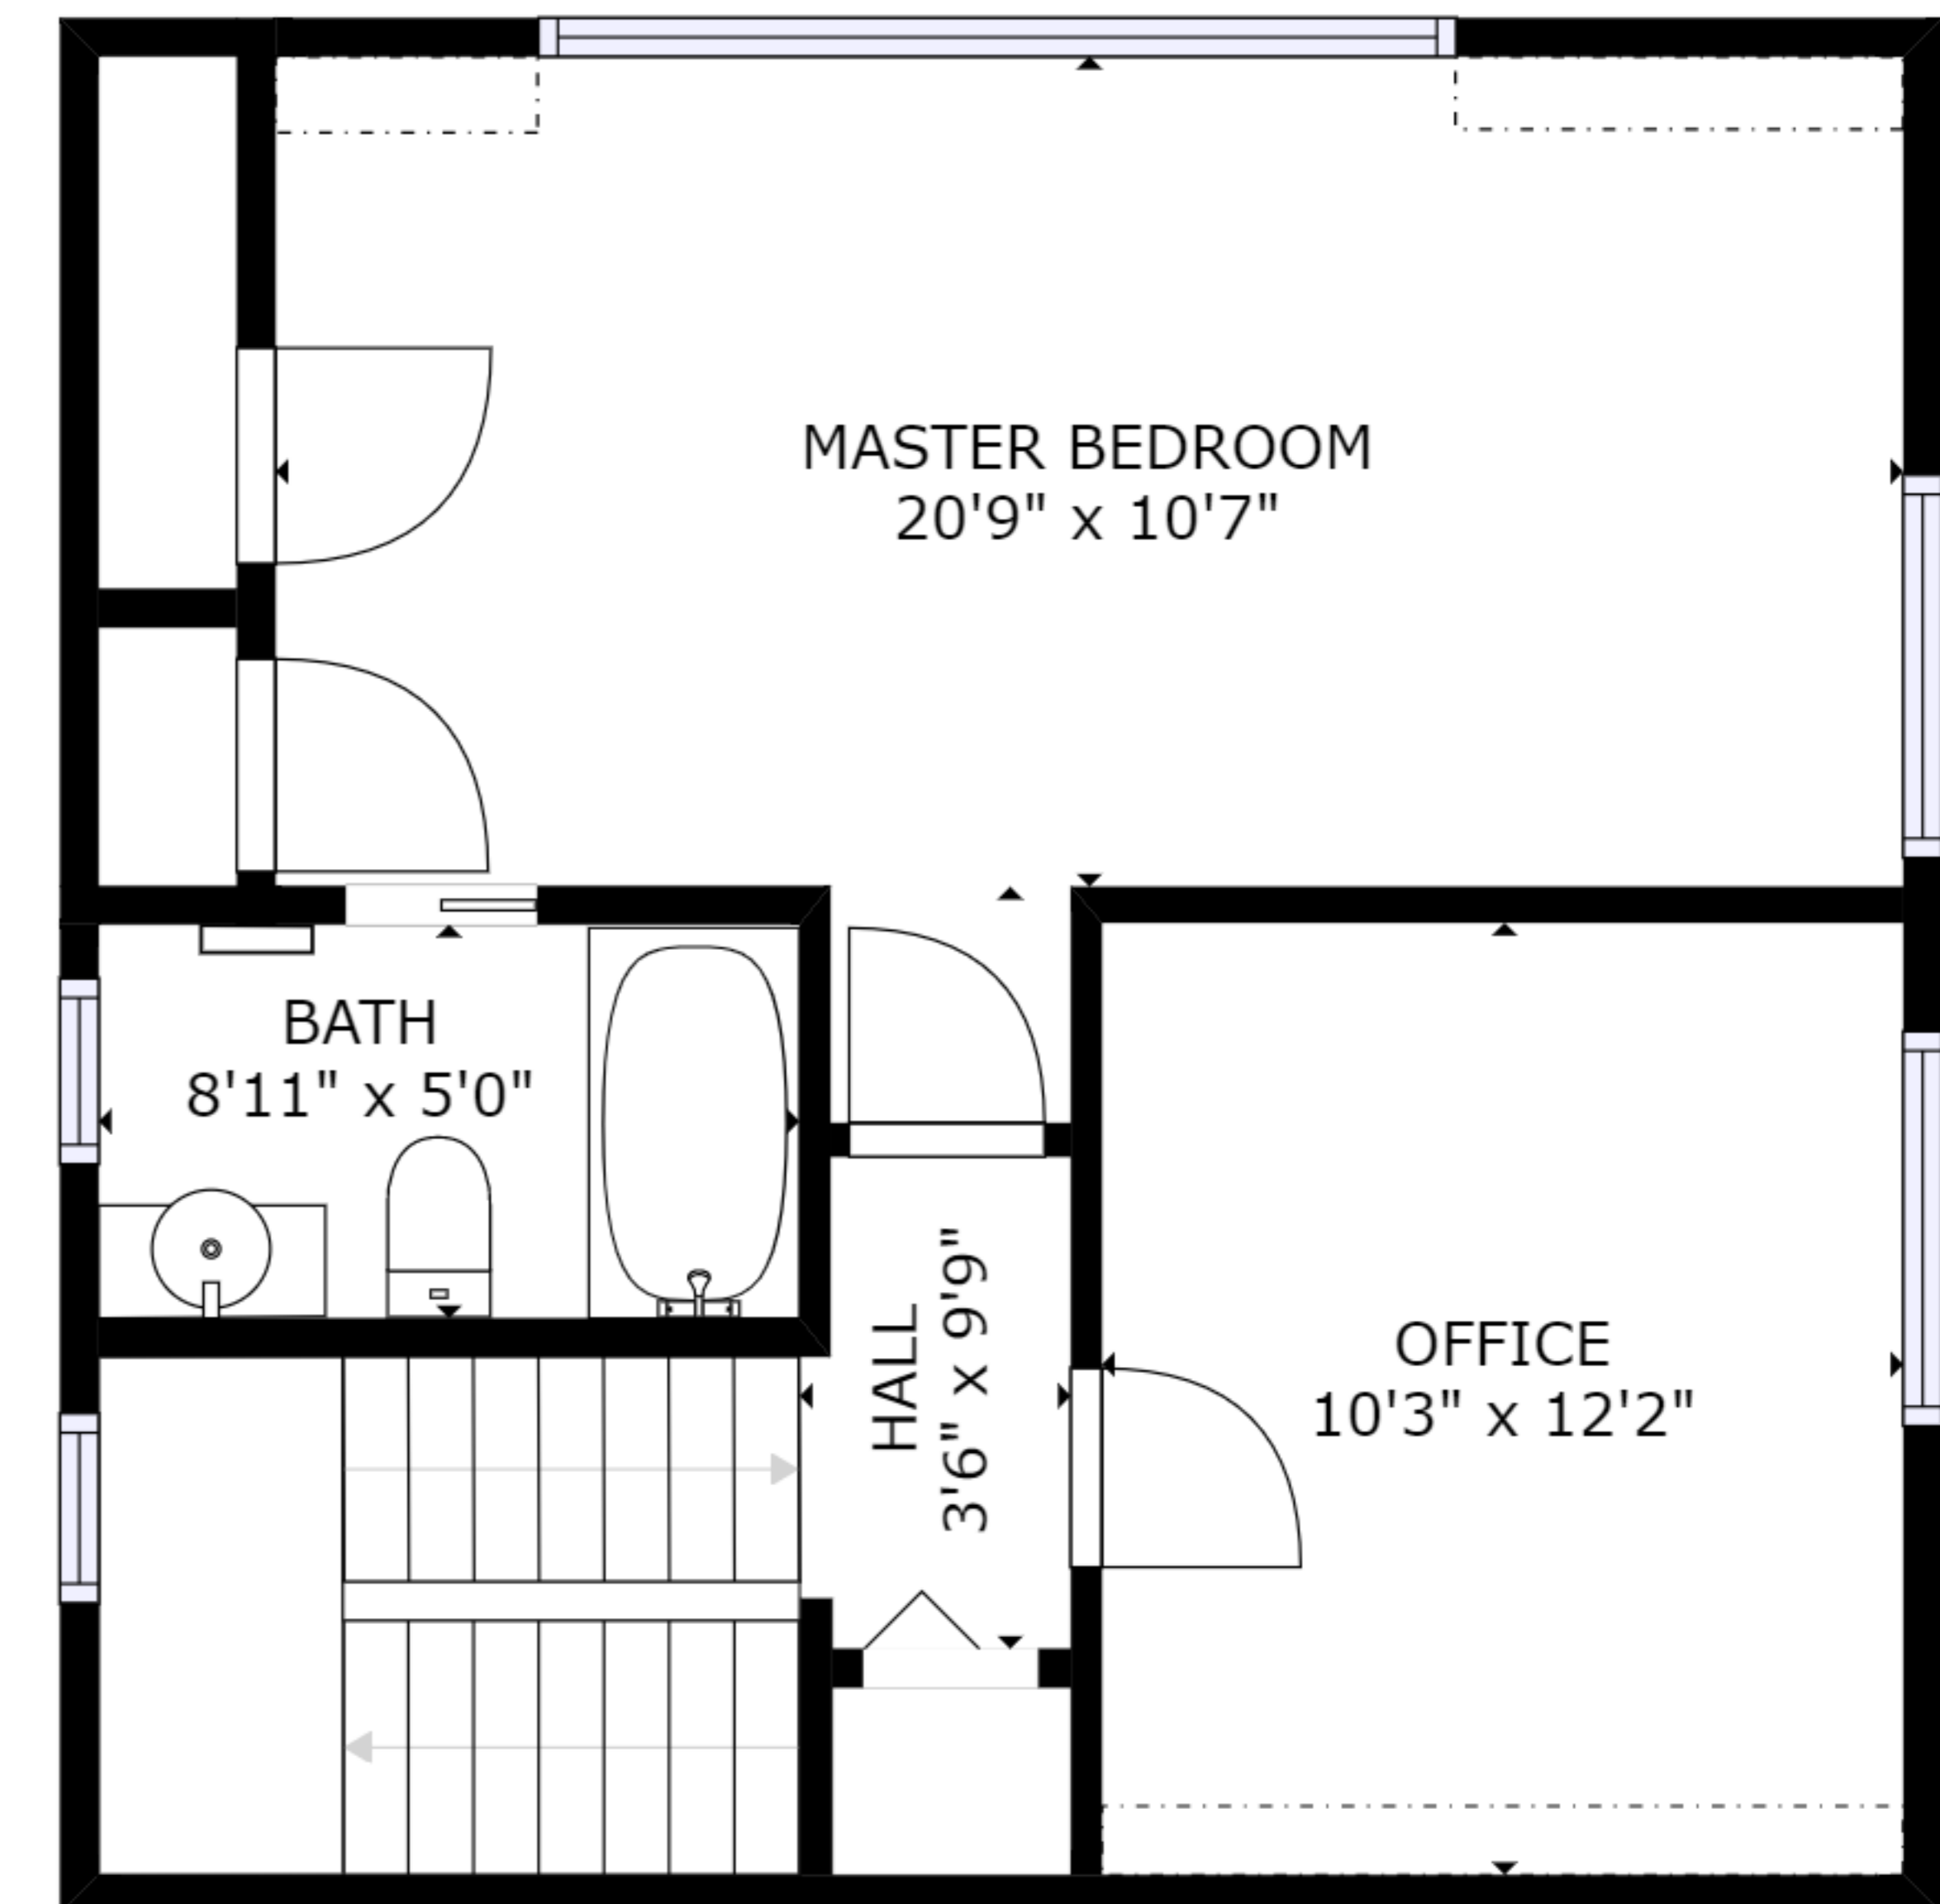

FLOOR 1

FLOOR 2

FLOOR 3

GROSS INTERNAL AREA  
 FLOOR 1: 501 sq ft, FLOOR 2: 526 sq ft  
 FLOOR 3: 517 sq ft, EXCLUDED AREAS:  
 REDUCED HEADROOM BELOW 1.5M: 18 sq ft  
 TOTAL: 1544 sq ft  
 SIZES AND DIMENSIONS ARE APPROXIMATE, ACTUAL MAY VARY.