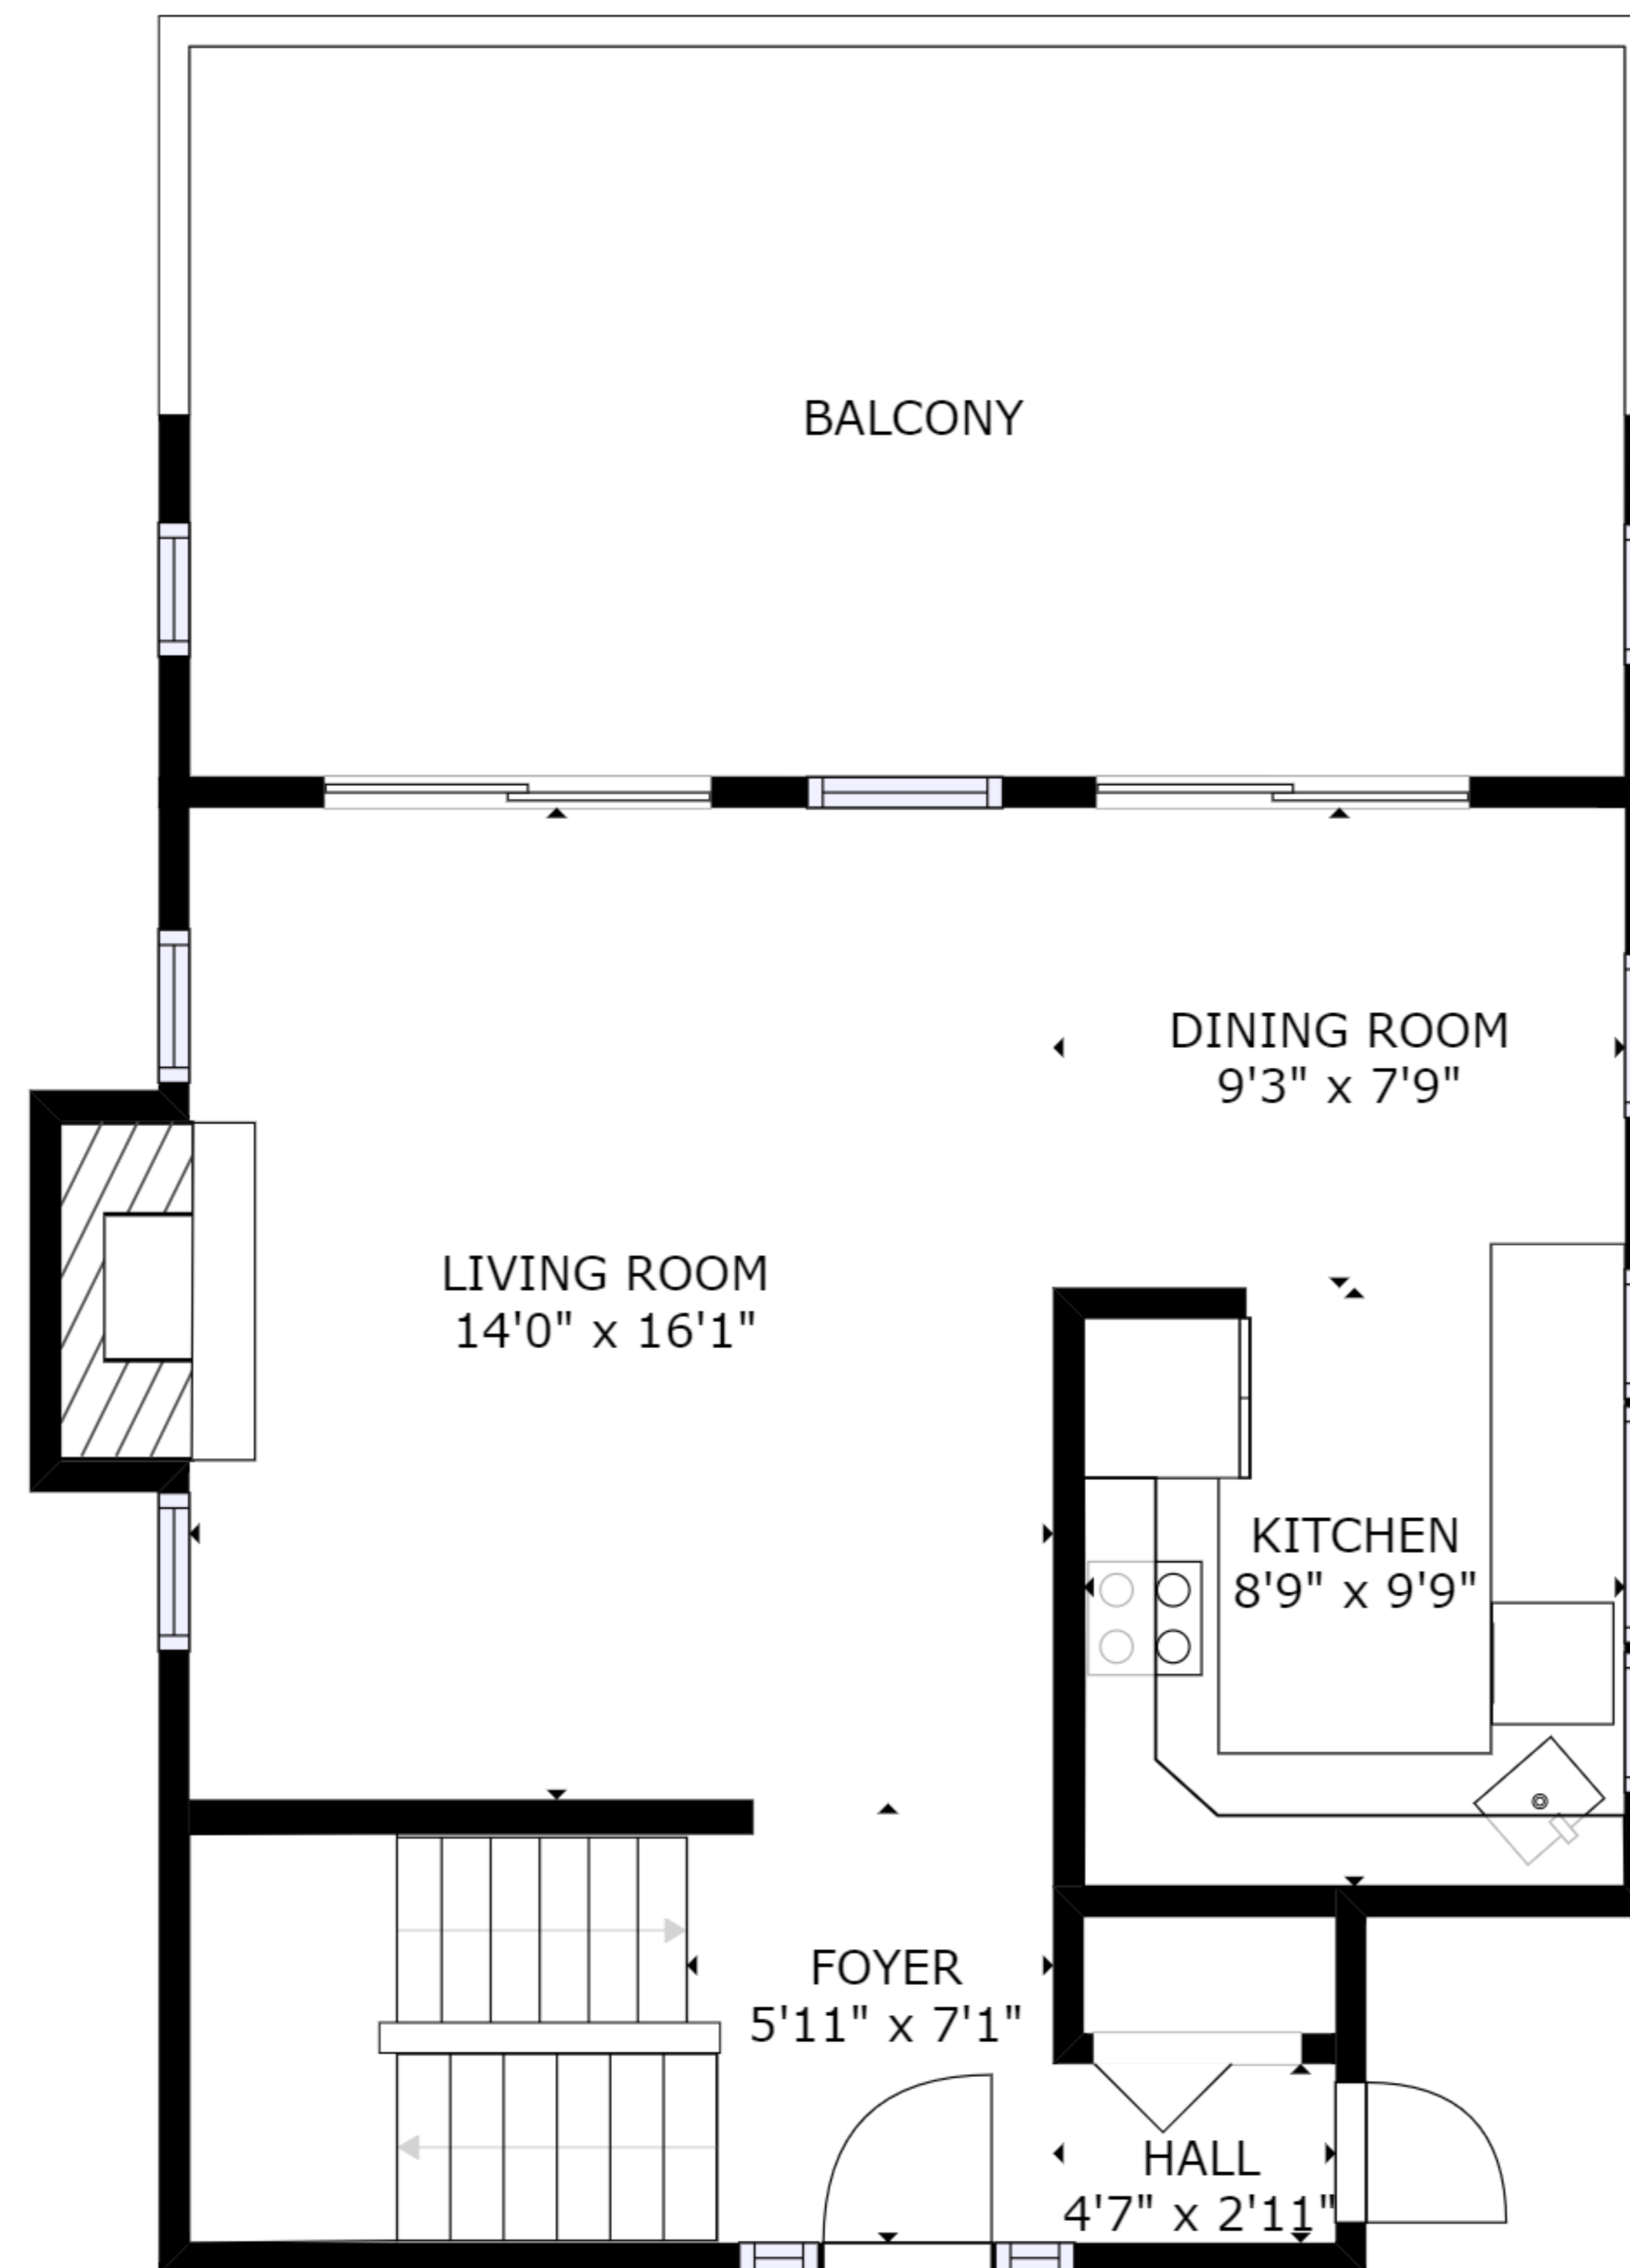

FLOOR 1

FLOOR 2

FLOOR 3

GROSS INTERNAL AREA  
 FLOOR 1: 501 sq ft, FLOOR 2: 526 sq ft  
 FLOOR 3: 517 sq ft, EXCLUDED AREAS:  
 REDUCED HEADROOM BELOW 1.5M: 18 sq ft  
 TOTAL: 1544 sq ft  
 SIZES AND DIMENSIONS ARE APPROXIMATE, ACTUAL MAY VARY.